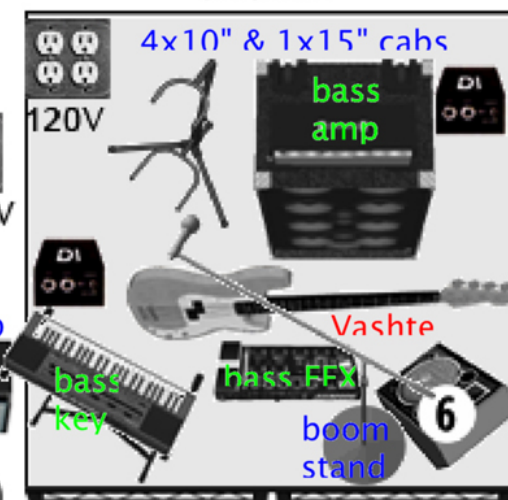

8'X8'X12"

left side: MS2000B(top)/
micro(bottom)

8'X8'X24"

8'X8'X12"

Head-set
Wireless Mic

Christie

guit
Head-set
Wireless Mic

Cheryl

Head-set
Wireless Mic

Anesha

40' x 25'

KLYMAXX.com – Stage Set-Up – 6 Piece Band

INPUT LIST:

1. Kick drum 1
2. Kick drum 2
3. Snare top
4. Snare bottom
5. Hi Hat
6. Tom - 1
7. Tom - 2
8. Tom - 3
9. Tom - floor

- 10/11. OverHead Drm - L/R
12. Sampler Pad - L (mono)
13. Sampler Pad - R
14. Bass (string) DI
15. Moog Little Phatty(bs) DI
16. Guitar amp mic
- 17/18.Korg-Kross-61 - L/R
- 19/20.Korg-SV-1- 88 - L/R
- 21/22.Korg MS-2000B - L/R