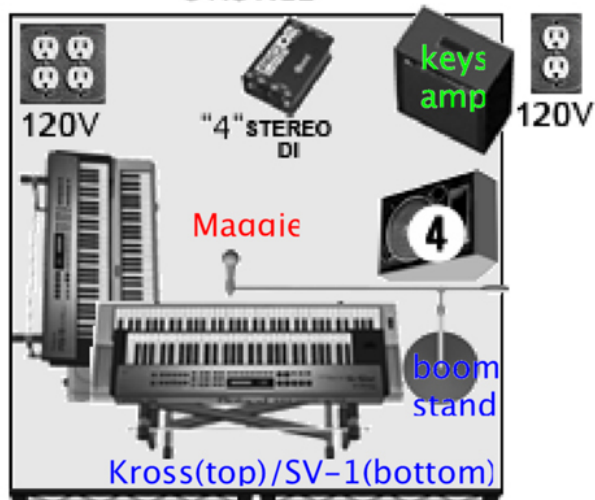

8'X8'X12"

left side: MS2000B(top)/
micro(bottom)

8'X8'X24"

8'X8'X12"

Head-set
Wireless Mic

Christie

guit
Head-set
Wireless Mic

Cheryl

Head-set
Wireless Mic

Anesha

40' x 25'

KLYMAXX.com – Stage Set-Up – 6 Piece Band

INPUT LIST:

1. Kick drum 1
2. Kick drum 2
3. Snare top
4. Snare bottom
5. Hi Hat
6. Tom - 1
7. Tom - 2
8. Tom - 3
9. Tom - floor

- 10/11. OverHead Drm - L/R
12. Sampler Pad - L (mono)
13. Sampler Pad - R
14. Bass (string) DI
15. Moog Little Phatty(bs) DI
16. Guitar amp mic
- 17/18.Korg-Kross-61 - L/R
- 19/20.Korg-SV-1- 88 - L/R
- 21/22.Korg MS-2000B - L/R