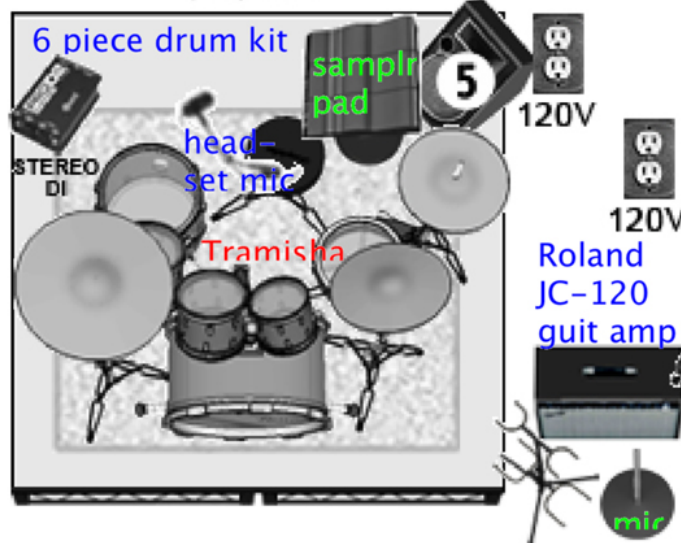

8'X8'X12"

left side: MS2000B(top)/
micro(bottom)

8'X8'X24"

8'X8'X12"

Head-set
Wireless Mic

Christie

guit
Head-set
Wireless Mic

Cheryl

Head-set
Wireless Mic

Anesha

40' x 25'

KLYMAXX.com – Stage Set-Up – 6 Piece Band

INPUT LIST:

1. Kick drum 1
2. Kick drum 2
3. Snare top
4. Snare bottom
5. Hi Hat
6. Tom - 1
7. Tom - 2
8. Tom - 3
9. Tom - floor

- 10/11. OverHead Drm - L/R
12. Sampler Pad - L (mono)
13. Sampler Pad - R
14. Bass (string) DI
15. Moog Little Phatty(bs) DI
16. Guitar amp mic
- 17/18.Korg-Kross-61 - L/R
- 19/20.Korg-SV-1- 88 - L/R
- 21/22.Korg MS-2000B - L/R

1. kys, bass, loop, vox
 2. kys, gtr, loop, vox
 3. kys, bass, loop, vox
 4. kys, bass, gtr, loop, vox
 5. kys, bass, gtr, loop, vox
 6. kys, loop, vox
- <side fills get general mix>
"see Rider for more details"
(rev. Feb., 2018)